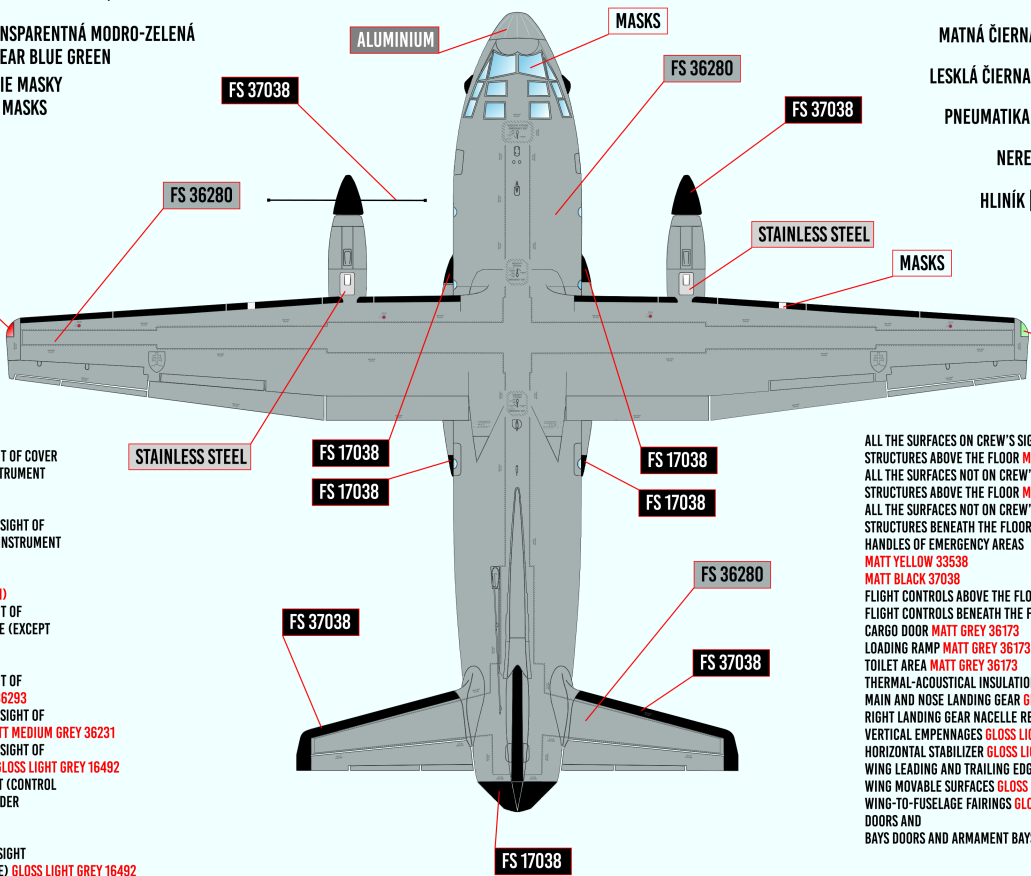

KAMUFLÁŽNE SCHÉMY | CAMOUFLAGES

CLEAR RED TRANSPARENTNÁ ČERVENÁ | CLEAR RED

CLEAR BLUE GREEN TRANSPARENTNÁ MODRO-ZELENÁ | CLEAR BLUE GREEN

MASKS POUŽÍ STRIEKACIE MASKY | USE AIRBRUSH MASKS

MATNÁ ŠEDÁ | MATT GREY **FS 36280**

MATNÁ ČIERNA | MATT BLACK **FS 37038**

LESKLÁ ČIERNA | GLOSS BLACK **FS 17038**

PNEUMATIKA | TIRE BLACK **TIRE BLACK**

NEREZ | INOX **STAINLESS STEEL**

HLINÍK | ALUMINIUM **ALUMINIUM**

GENERAL COLOURS FS STANDART:
 ALL THE SURFACES ON CREW'S SIGHT OF COVER PANELS, CONTROL PANELS AND INSTRUMENT CASES
MATT BLACK 37038
 ALL THE SURFACES NOT ON CREW'S SIGHT OF COVER PANELS, CONTROL PANELS, INSTRUMENT CASES
MATT BLACK 37038 (PREFERRED)
MATT MEDIUM GREY 36231 (OPTION)
 ALL THE SURFACES ON CREW'S SIGHT OF STRUCTURES ABOVE THE FLOOR LINE (EXCEPT WINDSCREEN PILLARS)
MATT BLACK 37038
 ALL THE SURFACES ON CREW'S SIGHT OF WINDSCREEN PILLARS **MATT GREY 36293**
 ALL THE SURFACES NOT ON CREW'S SIGHT OF STRUCTURES ABOVE THE FLOOR **MATT MEDIUM GREY 36231**
 ALL THE SURFACES NOT ON CREW'S SIGHT OF STRUCTURES BENEATH THE FLOOR **GLOSS LIGHT GREY 16492**
 FLIGHT CONTROLS ON CREW'S SIGHT CONTROL WHEELS, RUDDER PEDALS AND RUDDER PEDALS ADJUST CONTROL KNOBS
MATT DARK GREY 36076
 FLIGHT CONTROLS NOT ON CREW'S SIGHT (LOCATED BENEATH THE FLOOR LINE) **GLOSS LIGHT GREY 16492**
 HANDLES AND EMERGENCY AREAS
MATT YELLOW 33538
MATT BLACK 37038
 ANTIREFLECTION SCREENS **MATT BLACK 37038**
 THERMAL-ACOUSTICAL INSULATION **MATT DARK GREY 36076**

ALENIA C-27J "1931" ALENIA C-27J "1962"⁽¹⁾

(1) IDENTICKÁ KAMUFLÁŽ
(1) IDENTICAL CAMOUFLAGE

Farebné odtiene | Colours by Federal Standart Fed-Std-595

Poznámky:
 Rozmiestnenie kamuflážnych polí je ilustratívne. Požičte fotografickú alebo inú dokumentáciu. Schémy neobsahujú všetky možné varianty kamufláže a označenia.