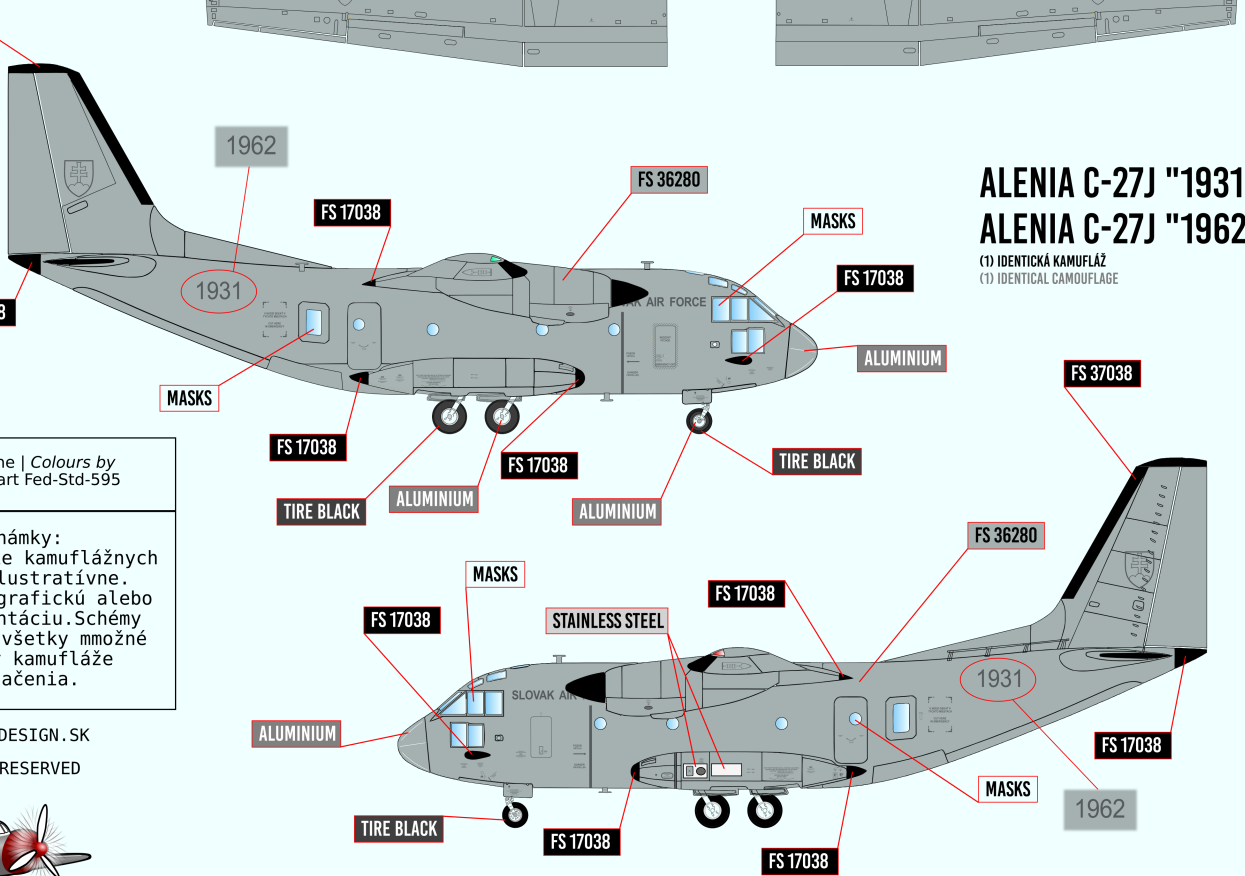

KAMUFLÁŽNE SCHÉMY | CAMOUFLAGES

CLEAR RED TRANSPARENTNÁ ČERVENÁ | CLEAR RED

CLEAR BLUE GREEN TRANSPARENTNÁ MODRO-ZELENÁ | CLEAR BLUE GREEN

MASKS POUŽÍ STRIEKACIE MASKY | USE AIRBRUSH MASKS

MATNÁ ŠEDÁ | MATT GREY **FS 36280**

MATNÁ ČIERNA | MATT BLACK **FS 37038**

LESKLÁ ČIERNA | GLOSS BLACK **FS 17038**

PNEUMATIKA | TIRE BLACK **TIRE BLACK**

NEREZ | INOX **STAINLESS STEEL**

HLINÍK | ALUMINIUM **ALUMINIUM**

GENERAL COLOURS FS STANDART:
 ALL THE SURFACES ON CREW'S SIGHT OF COVER PANELS, CONTROL PANELS AND INSTRUMENT CASES
MATT BLACK 37038
 ALL THE SURFACES NOT ON CREW'S SIGHT OF COVER PANELS, CONTROL PANELS, INSTRUMENT CASES
MATT BLACK 37038 (PREFERRED)
MATT MEDIUM GREY 36231 (OPTION)
 ALL THE SURFACES ON CREW'S SIGHT OF STRUCTURES ABOVE THE FLOOR LINE (EXCEPT WINDSCREEN PILLARS)
MATT BLACK 37038
 ALL THE SURFACES ON CREW'S SIGHT OF WINDSCREEN PILLARS **MATT GREY 36293**
 ALL THE SURFACES NOT ON CREW'S SIGHT OF STRUCTURES ABOVE THE FLOOR **MATT MEDIUM GREY 36231**
 ALL THE SURFACES NOT ON CREW'S SIGHT OF STRUCTURES BENEATH THE FLOOR **GLOSS LIGHT GREY 16492**
 FLIGHT CONTROLS ON CREW'S SIGHT CONTROL WHEELS, RUDDER PEDALS AND RUDDER PEDALS ADJUST CONTROL KNOBS
MATT DARK GREY 36076
 FLIGHT CONTROLS NOT ON CREW'S SIGHT (LOCATED BENEATH THE FLOOR LINE) **GLOSS LIGHT GREY 16492**
 HANDLES AND EMERGENCY AREAS
MATT YELLOW 33538
MATT BLACK 37038
 ANTIREFLECTION SCREENS **MATT BLACK 37038**
 THERMAL-ACOUSTICAL INSULATION **MATT DARK GREY 36076**

ALENIA C-27J "1931" ALENIA C-27J "1962"⁽¹⁾

(1) IDENTICKÁ KAMUFLÁŽ
(1) IDENTICAL CAMOUFLAGE

Farebné odtiene | Colours by Federal Standart Fed-Std-595

Poznámky:
 Rozmiestnenie kamuflážnych polí je ilustratívne. Požičte fotografickú alebo inú dokumentáciu. Schémy neobsahujú všetky možné varianty kamufláže a označenia.